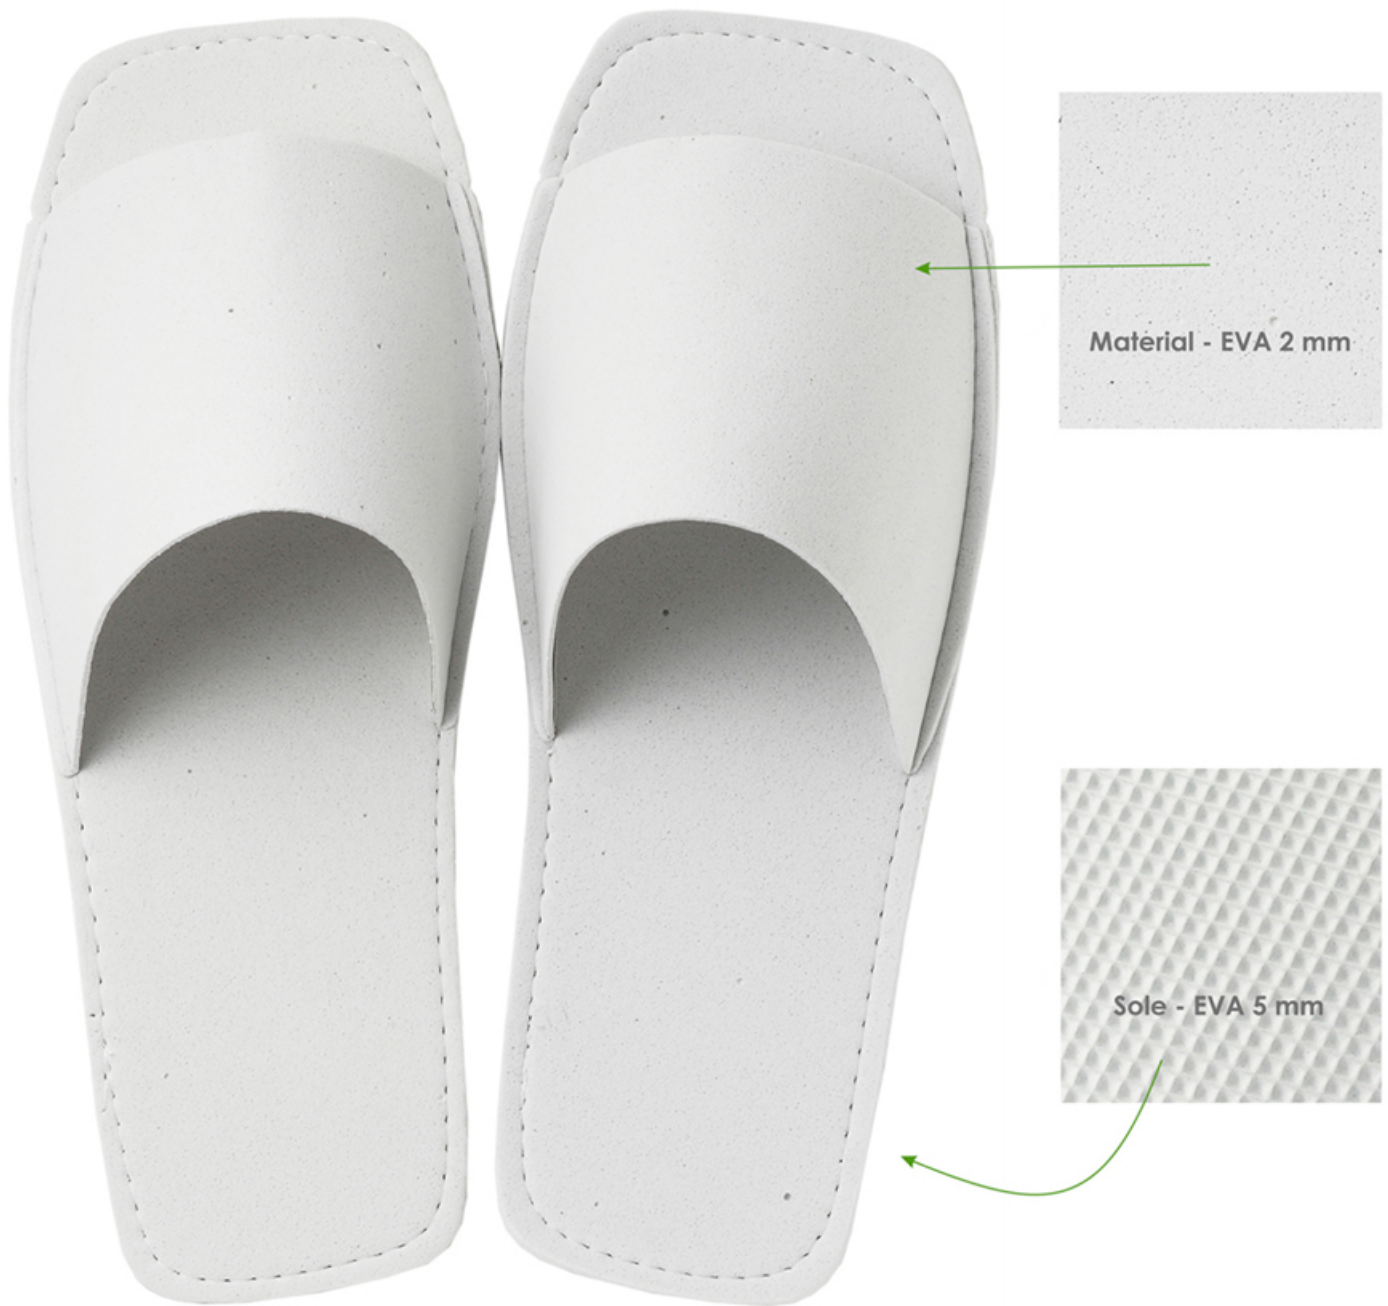

### SLIPPERS TERRY CLASSIC - 100 pcs/box

- Model - closed toe
- Package - Individually packed in polybag
- Size - uniform
- Personalisation - silk-screen printing, transfer printing, embroidery

---

### SLIPPERS TERRY ECONOMIC - 100 pcs/box

- Model - closed toe
- Package - Individually packed in polybag
- Size - uniform
- Personalisation - silk-screen printing, transfer printing

---

**SLIPPERS NON - WOVEN - 200 pcs/box**

- Model - closed toe
- Package - Individually packed in polybag
- Size - uniform
- Personalisation - silk-screen printing, transfer printing

---

**SLIPPERS EVA SPA&WELLNESS 200 pcs/box**

- Model - open toe
- Package - Individually packed in polybag
- Size - uniform
- Personalisation - silk-screen printing

---

**FLIP - FLOP EVA SPA&WELLNESS 200 pcs/box**

- Model - open toe
- Package - Individually packed in polybag
- Size - uniform
- Personalisation - no