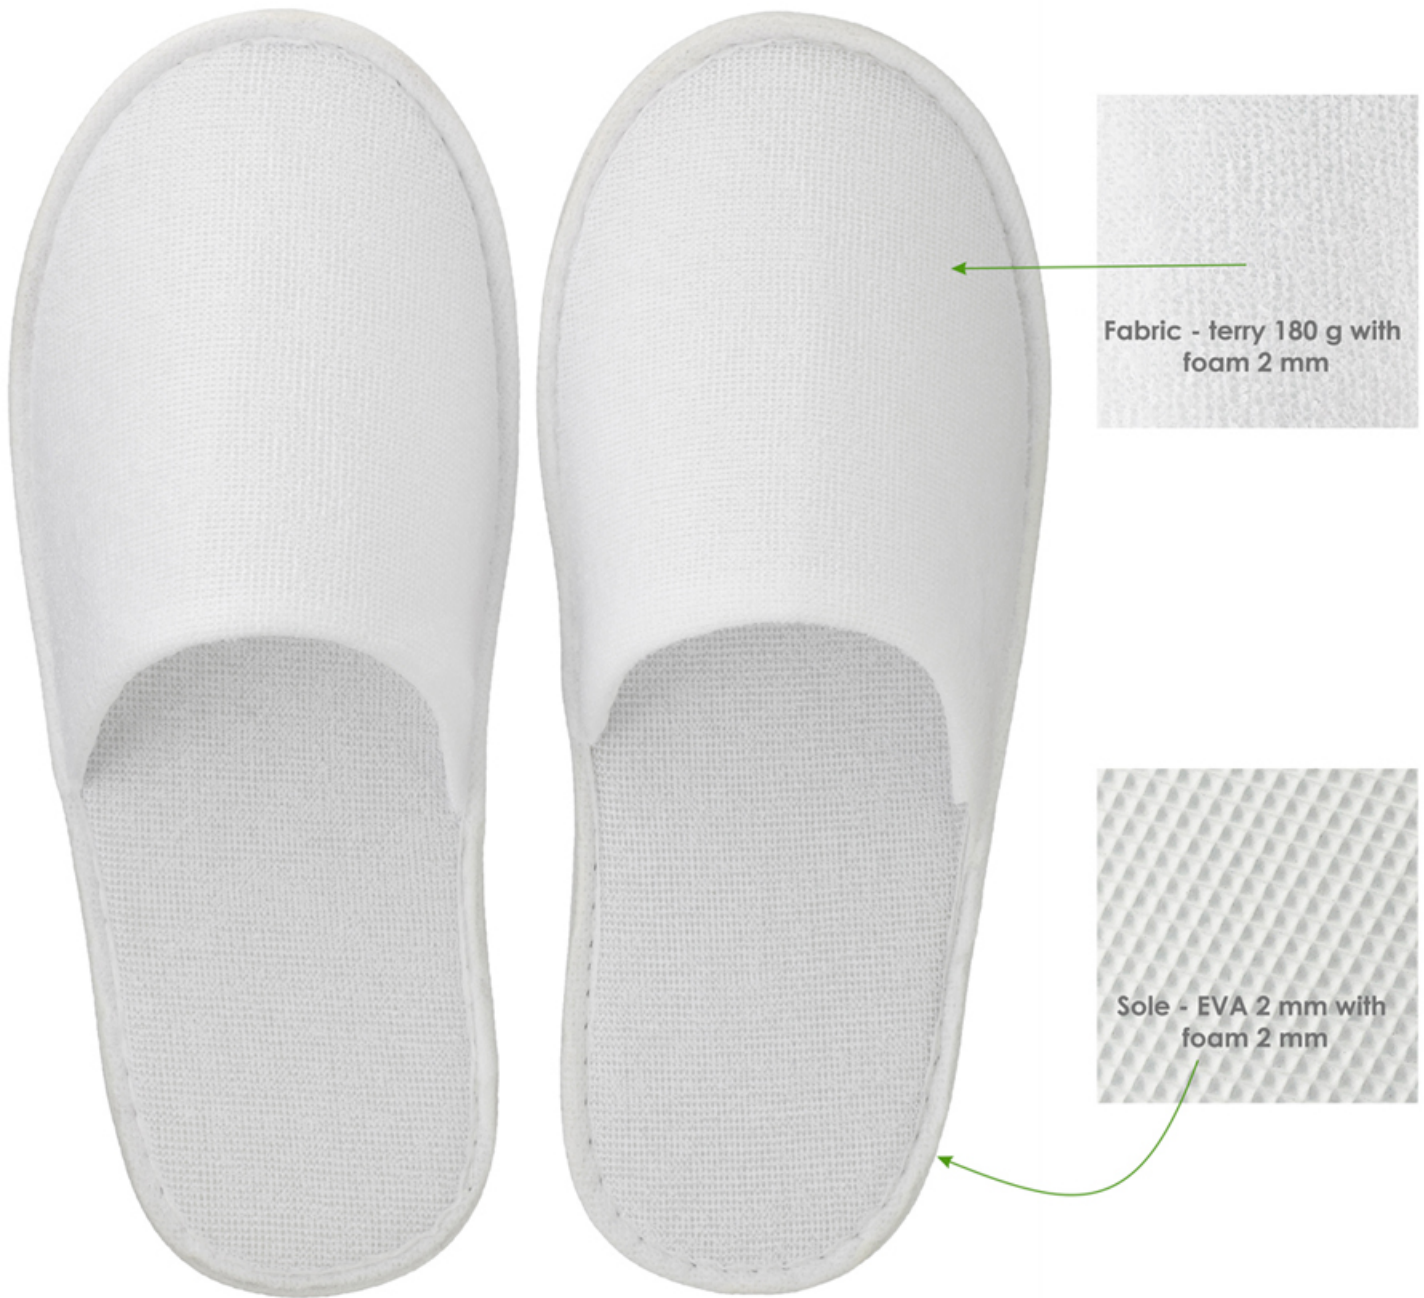

### SLIPPERS TERRY DELUXE - 100 pcs/box

- Model - closed toe
- Package - Individually packed in polybag
- Size - uniform
- Personalisation - silk-screen printing, transfer printing, embroidery

---

### SLIPPERS TERRY CLASSIC - 100 pcs/box

- Model - closed toe
- Package - Individually packed in polybag
- Size - uniform
- Personalisation - silk-screen printing, transfer printing, embroidery

---

### SLIPPERS TERRY ECONOMIC - 100 pcs/box

- Model - closed toe
- Package - Individually packed in polybag
- Size - uniform
- Personalisation - silk-screen printing, transfer printing

---

**SLIPPERS NON - WOVEN - 200 pcs/box**

---

**FLIP - FLOP EVA SPA&WELLNESS 200 pcs/box**

- Model - open toe
- Package - Individually packed in polybag
- Size - uniform
- Personalisation - no