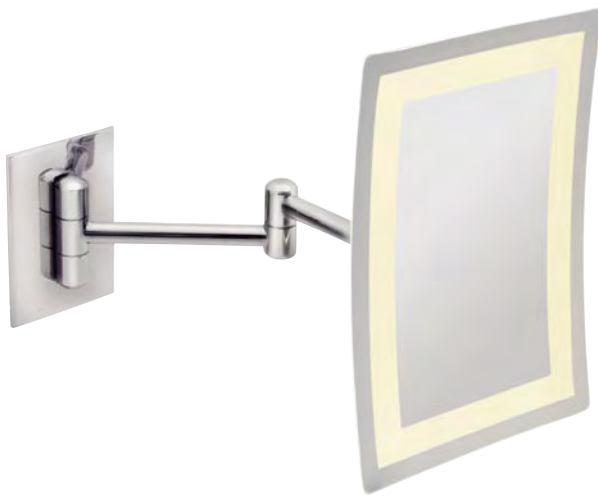

LED CUBIK

LED-lighting. Twin arm. 3x magnification. Ultra-thin profile. Full pivotal adjustment. Hard wired. 220 - 250 V. Covered backplate. Finish: chrome. 215 x 215 mm.

LED LUNATEC MINIMALIST

Art. 020688

LED LUNATEC MINIMALIST

LED-lighting. Twin arm. 3x magnification. Ultra-thin profile. Full pivotal adjustment. Hard wired. 220 V. Covered backplate. Finish: chrome. 160 X 220 mm

COSMO MINIMALIST

Art. 020564