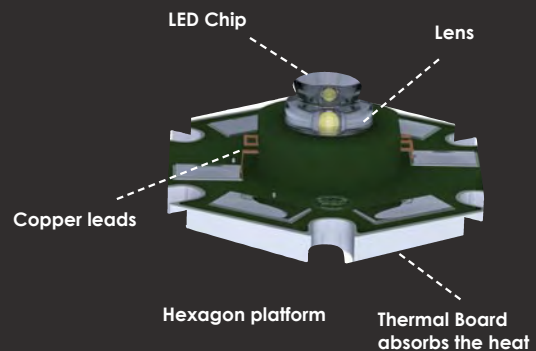

Art. 020672

* also available on a single arm Art. 020626

Revolutionary LED lighting system consumes 50 % less energy

EcoSmart LED Technology

- Consumes 50 % less energy
- 50,000 hrs. life span
- Maintenance free - No bulbs to replace
- Full circle pin-point illumination
- Low heat yield permits a sealed mirror housing

Design and Construction

- Distinctive ultra thin profile in a classic design
- Innovative flat screen reflection
- Full pivotal easy adjustments
- IP 44 protection

HIGH POWER SUPER LEDs

For maximum efficiency and energy reduction

LED CUBIK

LED-lighting. Twin arm. 3x magnification. Ultra-thin profile. Full pivotal adjustment. Hard wired. 220 - 250 V. Covered backplate. Finish: chrome. 215 x 215 mm.

LED LUNATEC MINIMALIST

Art. 020688