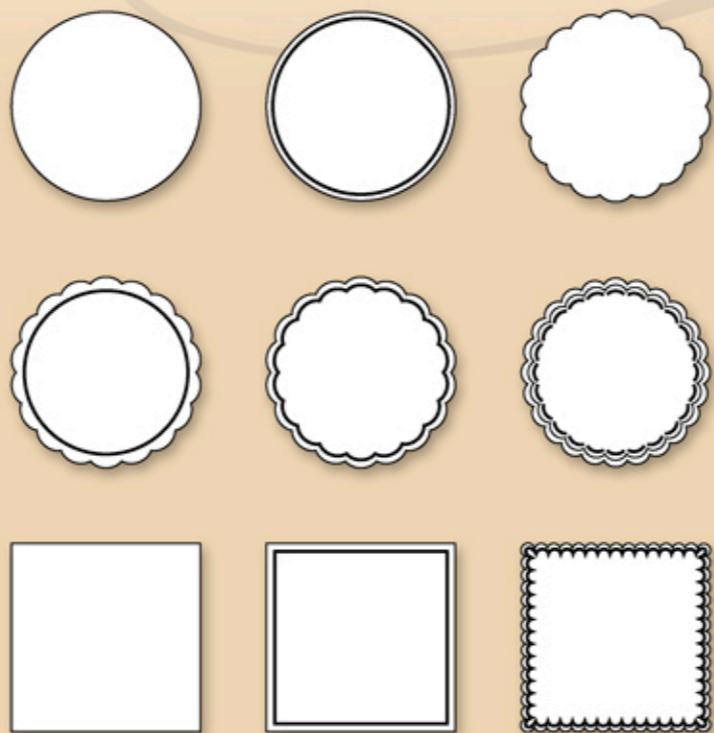

MOSKOV & SON
hotel amenities & cosmetics

COASTER MODELS

9 Rachka str., 1618 Sofia, Bulgaria
tel. +359 2 855 85 77, fax + 359 2 955 95 45
moskov@applet-bg.com

www.moskov.com

PAPER PRODUCTS
FOR TABLE SERVING