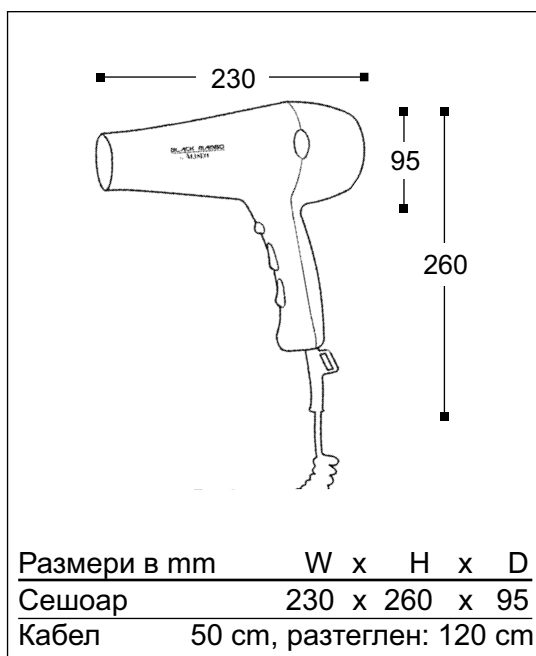

MOSKOV & SON ltd

ДИСТРИБУТОР ЗА БЪЛГАРИЯ

1618 София, ул. Любляна № 36а, ет. 2
тел. (02) 855 85 77, факс (02) 955 95 45
www.moskov.com moskov@applet-bg.com

ALISEO GmbH
G E R M A N Y