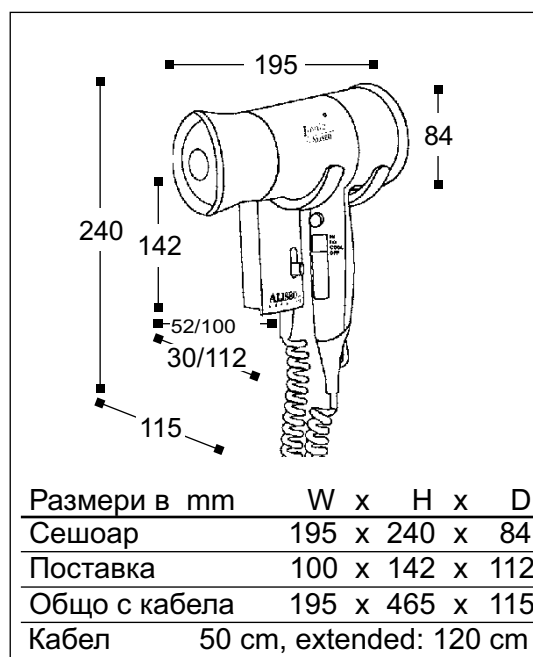

MOSKOV & SON ltd

ДИСТРИБУТОР ЗА БЪЛГАРИЯ

1618 София, ул. Любляна № 36а, ет. 2
тел. (02) 855 85 77, факс (02) 955 95 45
www.moskov.com moskov@applet-bg.com

ALISEO GmbH
G E R M A N Y