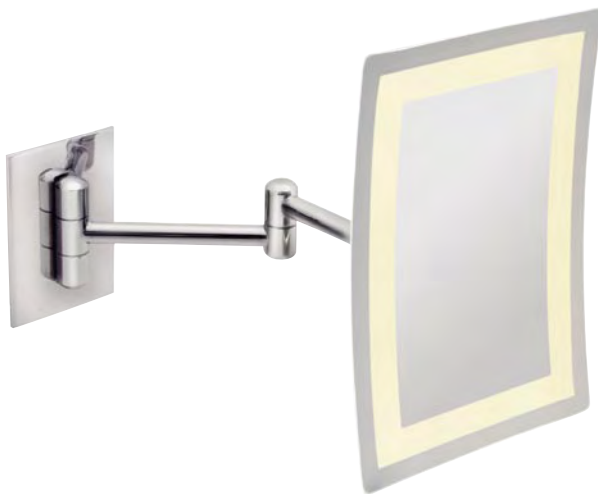

LED CUBIK

LED-lighting. Twin arm. 3x magnification. Ultra-thin profile. Full pivotal adjustment. Hard wired. 220 - 250 V. Covered backplate. Finish: chrome. 215 x 215 mm.

LED LUNATEC MINIMALIST

Art. 020688

LED LUNATEC MINIMALIST

LED-lighting. Twin arm. 3x magnification. Ultra-thin profile. Full pivotal adjustment. Hard wired. 220 V. Covered backplate. Finish: chrome. 160 X 220 mm

COSMO MINIMALIST

Art. 020564