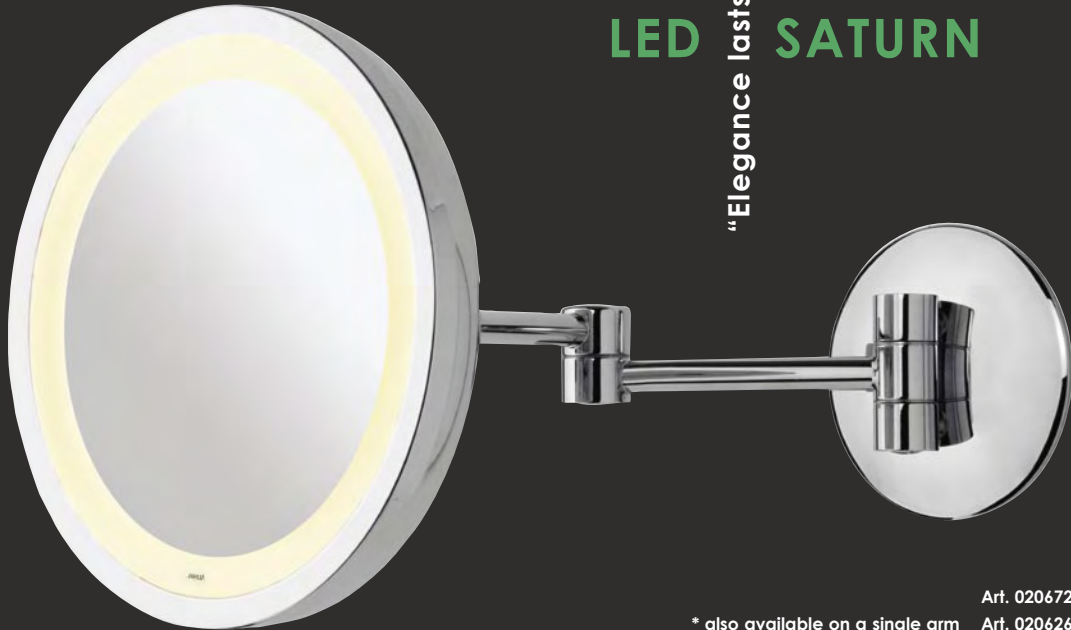

Art. 020672

* also available on a single arm Art. 020626

Revolutionary LED lighting system consumes 50 % less energy

EcoSmart LED Technology

- Consumes 50 % less energy
- 50,000 hrs. life span
- Maintenance free - No bulbs to replace
- Full circle pin-point illumination
- Low heat yield permits a sealed mirror housing

LED CUBIK

LED-lighting. Twin arm. 3x magnification. Ultra-thin profile. Full pivotal adjustment. Hard wired. 220 - 250 V. Covered backplate. Finish: chrome. 215 x 215 mm.

LED LUNATEC MINIMALIST

Art. 020688

LED LUNATEC MINIMALIST

LED-lighting. Twin arm. 3x magnification. Ultra-thin profile. Full pivotal adjustment. Hard wired. 220 V. Covered backplate. Finish: chrome. 160 X 220 mm

COSMO MINIMALIST

Art. 020564

LED LUNATEC

LED-lighting. Twin arm. 3x magnification. Ultra-thin profile. Full pivotal adjustment. Hard wired. 220 - 250 V. Covered backplate. Finish: chrome. Ø 240 mm.

LUNA

Art. 020598

* also available on a twin arm Art. 020599