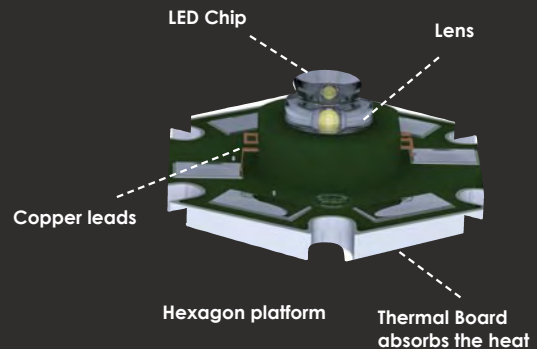

Art. 020672

* also available on a single arm Art. 020626

Revolutionary LED lighting system consumes 50 % less energy

EcoSmart LED Technology

- Consumes 50 % less energy
- 50,000 hrs. life span
- Maintenance free - No bulbs to replace
- Full circle pin-point illumination
- Low heat yield permits a sealed mirror housing

Design and Construction

- Distinctive ultra thin profile in a classic design
- Innovative flat screen reflection
- Full pivotal easy adjustments
- IP 44 protection

HIGH POWER SUPER LEDs

For maximum efficiency and energy reduction

LED CUBIK

LED-lighting. Twin arm. 3x magnification. Ultra-thin profile. Full pivotal adjustment. Hard wired. 220 - 250 V. Covered backplate. Finish: chrome. 215 x 215 mm.

LED LUNATEC MINIMALIST

Art. 020688