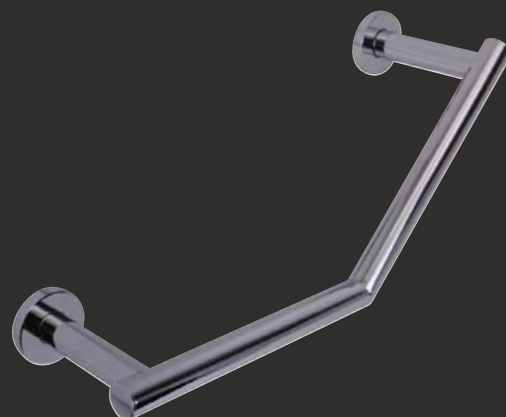

Art. 740017

SPARE ROLL HOLDER

48 x 164 x 72 mm (W x H x D)
Brass, chrome finish

Art. 740006

TOILET ROLL HOLDER

138 x 132 x 56 mm (W x H x D)
Brass, chrome finish.

SAFETY BARS

Art. 720021

SAFETY BAR ETERNITY

57 x 357 x 125 mm (W x H x D)
Brass, chrome finish

*“Safety and Security
for You and Your Guests”*

“Adjusts to left and right hand installations” Art. 710056

SAFETY BAR TECNO

413 x 204 x 125 mm (W x H x D)
Brass, chrome finish